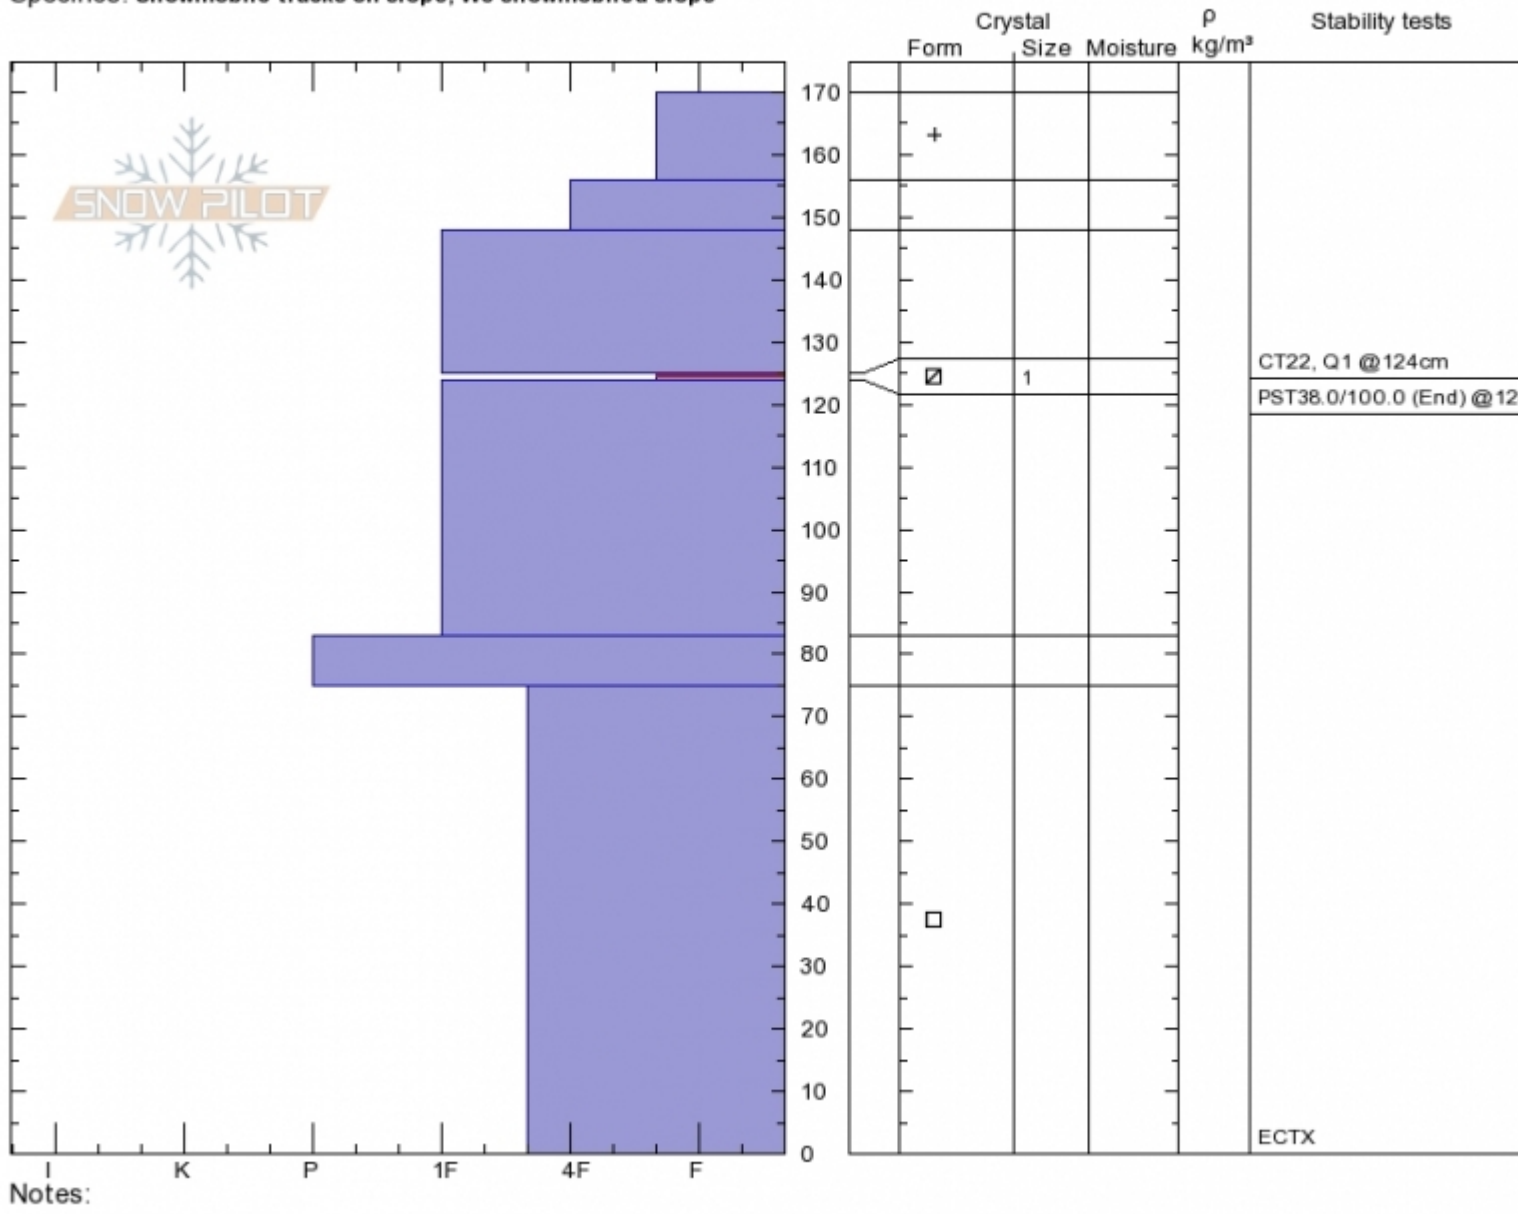

3rd Yellowmule
 Madison Range-N
 MT
 Elevation: 9420 ft
 Aspect: 40°
 Specifics: Snowmobile tracks on slope; We snowmobiled slope

Doug Chabot-Admin
 Tue Mar 14 10:20 2017
 Co-ord: 45.17425N, -111.37995W
 Slope Angle: 28°
 Wind Loading: no

Stability: **Good**
 Air Temperature:
 Sky Cover: **OVC**
 Precipitation: **S-1**
 Wind: **W Moderate**

HS170
 Stability Test Notes
 124: cspst 38/100 end

Layer No
 124-125: F

Advisory Region
 Northern Madison
 Northern Madison, 2017-03-15