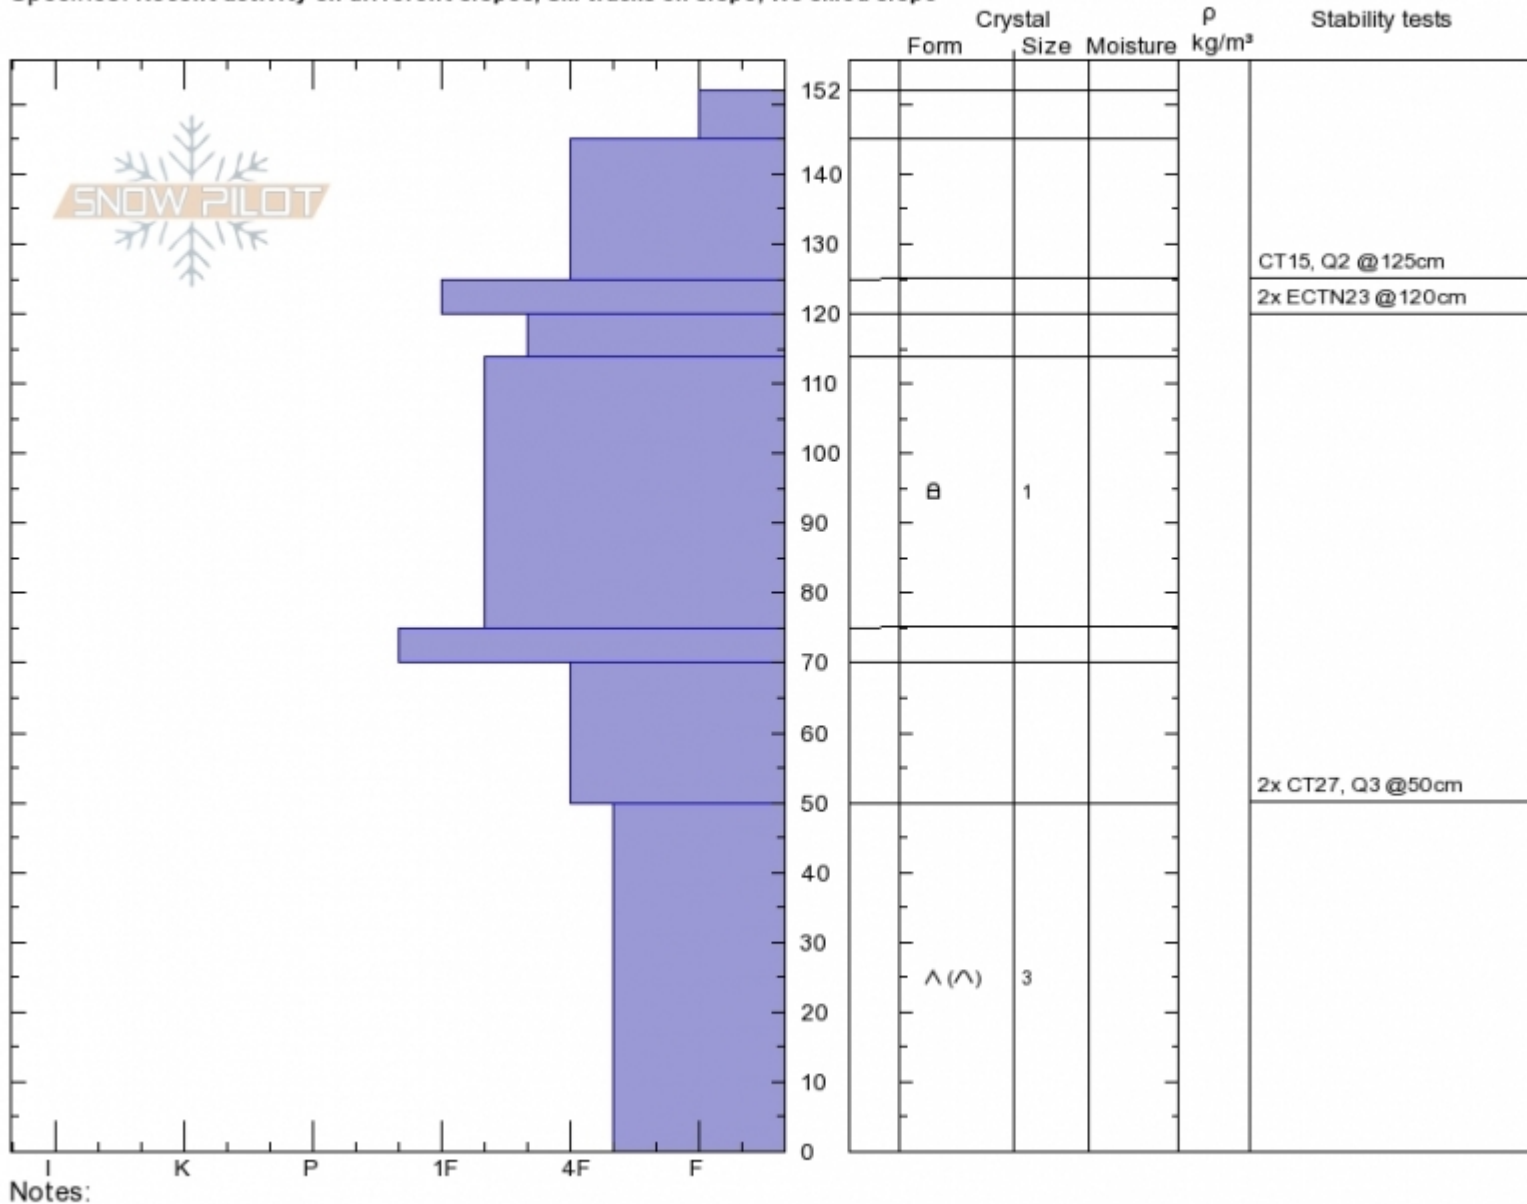

Jones Creek
Bridger Range
MT
 Elevation: **8438 ft**
 Aspect: **300°**

Alex Marienthal
Sat Mar 4 11:20 2017
 Co-ord: **45.82404N, -110.93309W**
 Slope Angle: **37°**
 Wind Loading: **no**

Stability: **Good**
 Air Temperature:
 Sky Cover: **BKN**
 Precipitation: **NO**
 Wind: **SW Light Breeze**

HS152 PF100
Stability Test Notes

Layer No

Specifics: Recent activity on different slopes; Ski tracks on slope; We skied slope

Advisory Region
 Bridger Range
 Bridger Range, 2017-03-05