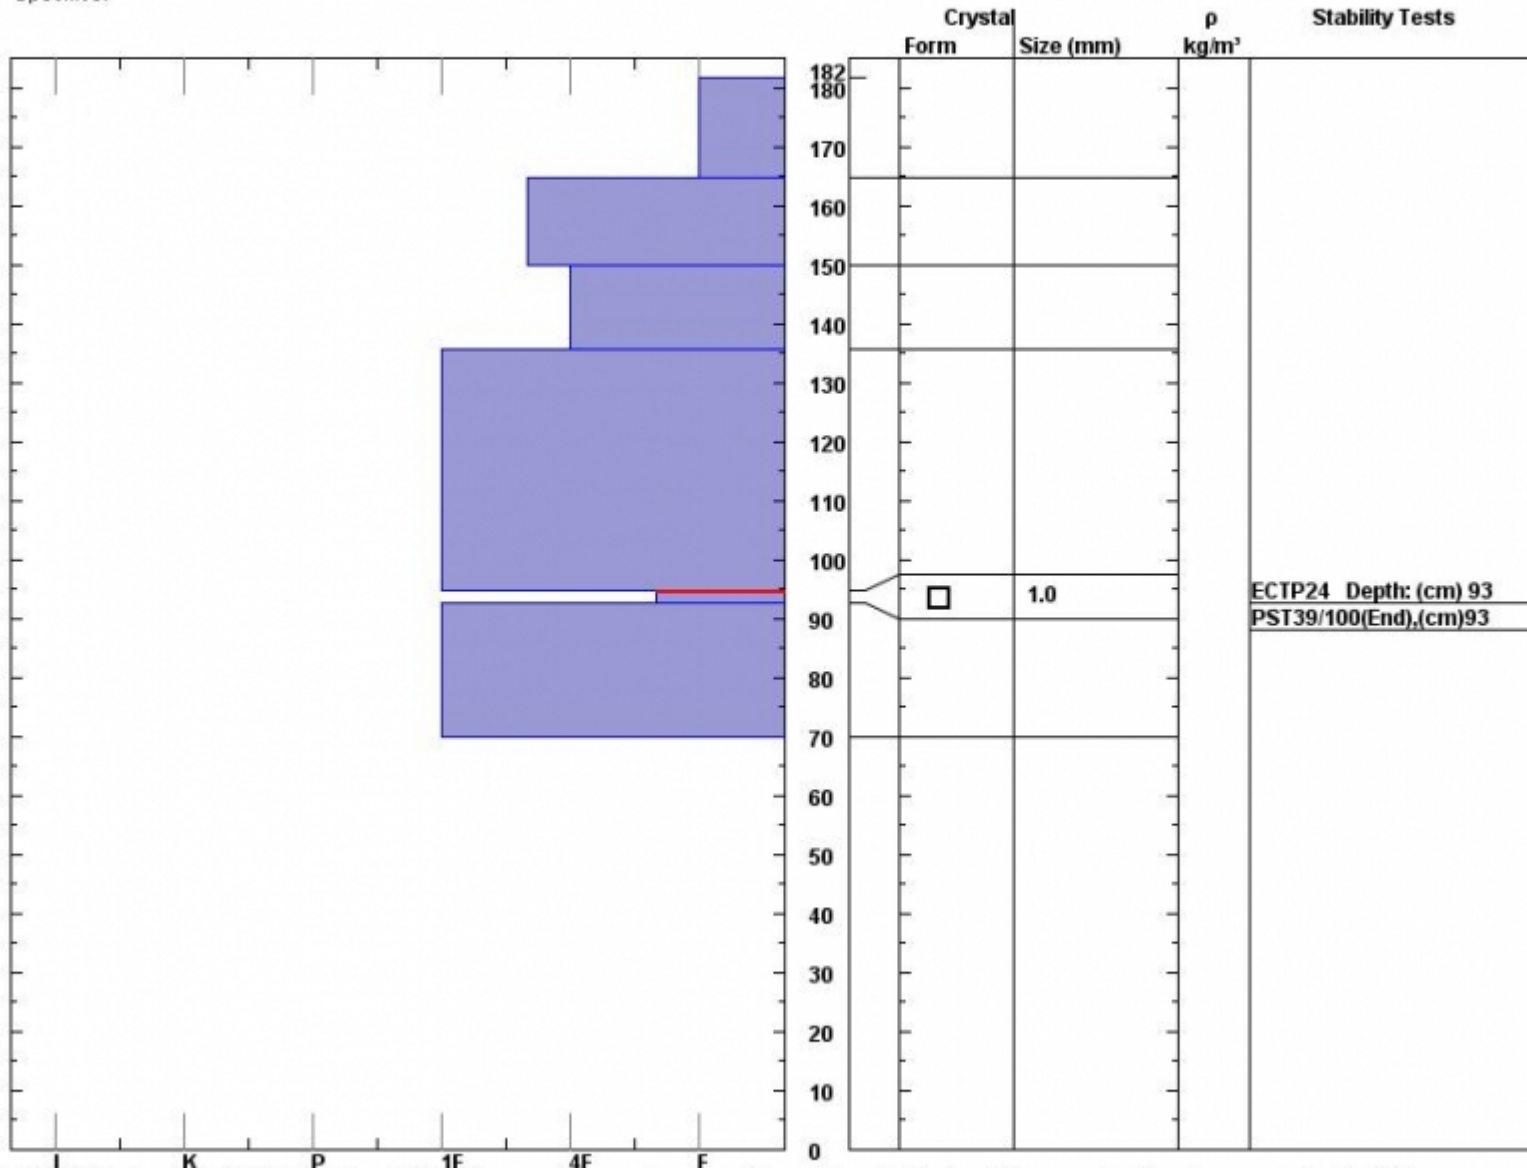

Snow Pit Profile
Skyline Ridge
Southern Madison, MT
 Elevation (ft) **9340**
 Aspect: **230**
 Specifics:

Observer: **Mark Staples**
Sat Feb 22 11:40:00 MST 2014
 Co-ord: **44.89858 N 111.19608 W**
 Slope: **25**
 Wind loading: **no**

Stability on similar slopes: **Fair**
 Air Temperature: **C**
 Sky Cover: **sky 3/8 to 4/8 covered**
 Precipitation: **Snow < 0.5 cm/hr**
 Wind:

Stability Test Notes: Layer note
93-95: Pro

Notes: We also did a KPST 33/100 end. This pit was on a open slope near the east end of Skyline Ridge near treeline. I was surprised that there was no ice under the facets.