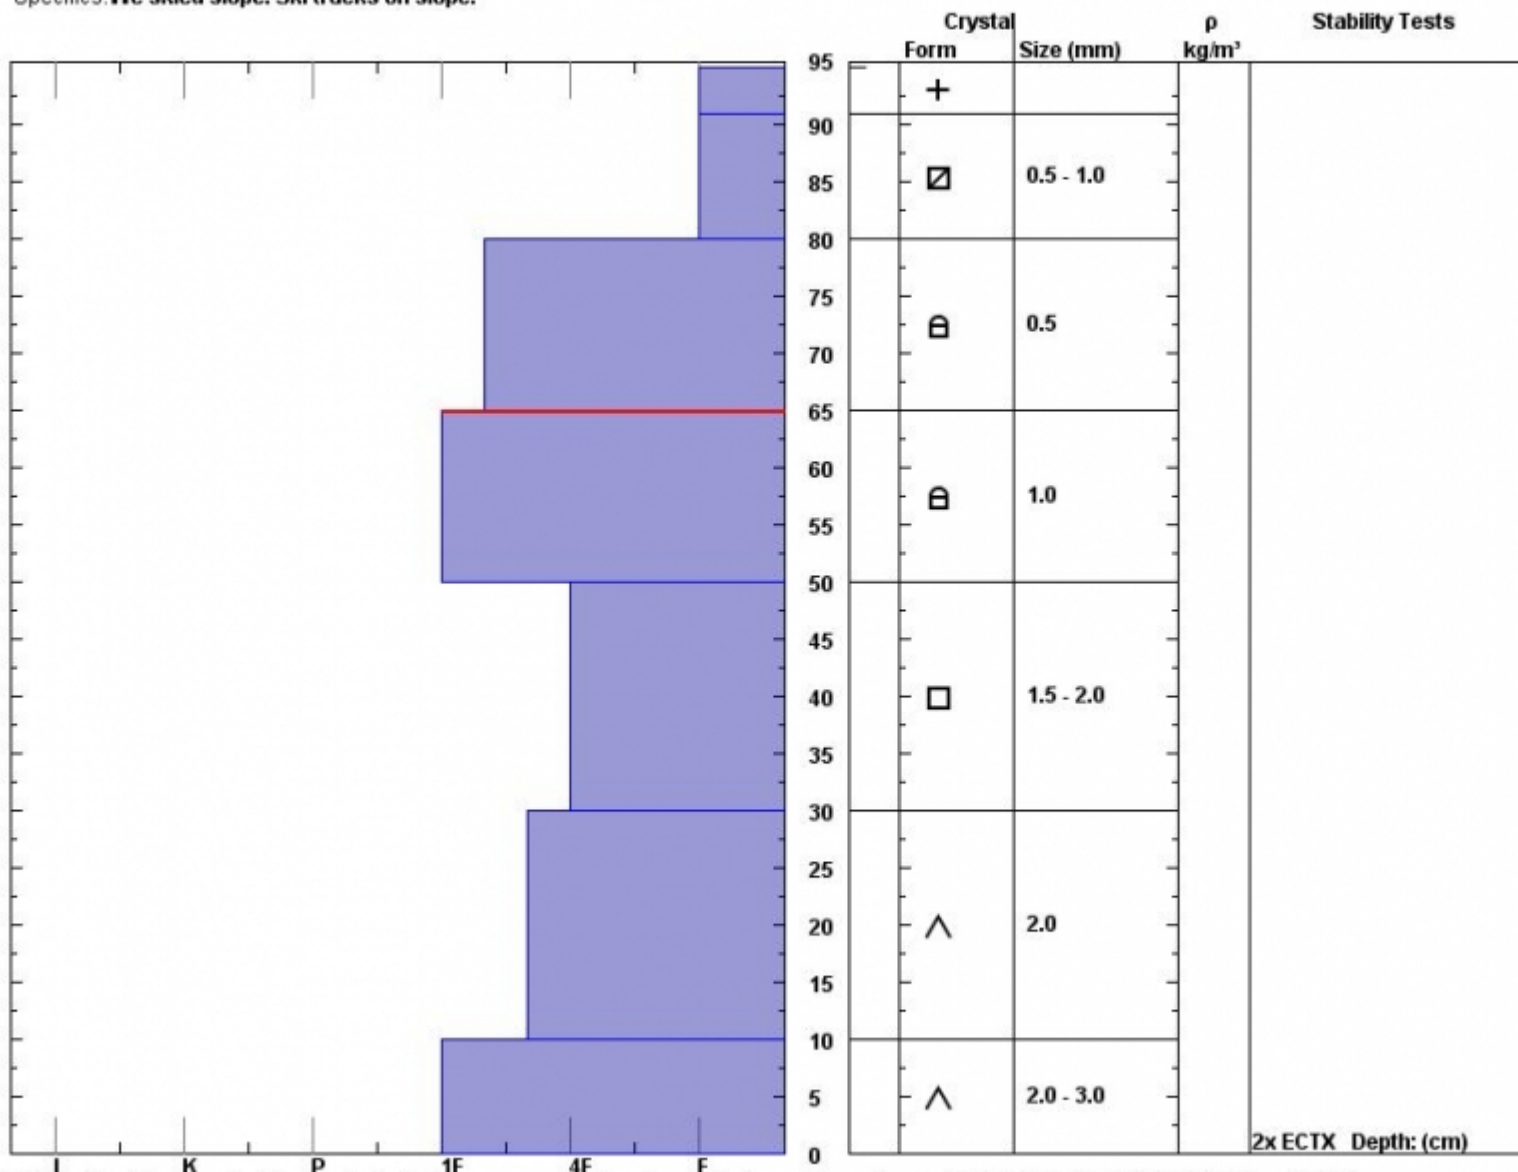

Snow Pit Profile  
**Bacon Rind Meadow**  
**S. Madison, MT**  
 Elevation (ft) **8821**  
 Aspect: **92**  
 Specifics: **We skied slope. Ski tracks on slope.**

Observer: **Doug Chabot**  
**Mon Jan 27 11:05:00 MST 2014**  
 Co-ord: **N W**  
 Slope: **18**  
 Wind loading: **no**

Stability on similar slopes: **Good**  
 Air Temperature: **F**  
 Sky Cover: **Clear**  
 Precipitation: **None**  
 Wind: **Calm**

**HS95**  
 Stability Test Notes:  
**50-65: Pro**

Notes: The structure is still poor, but stability was good. I also dug at the top of the gut and got ECTX; ECTN27; KPST 50/90 Arr all at 65 cm.