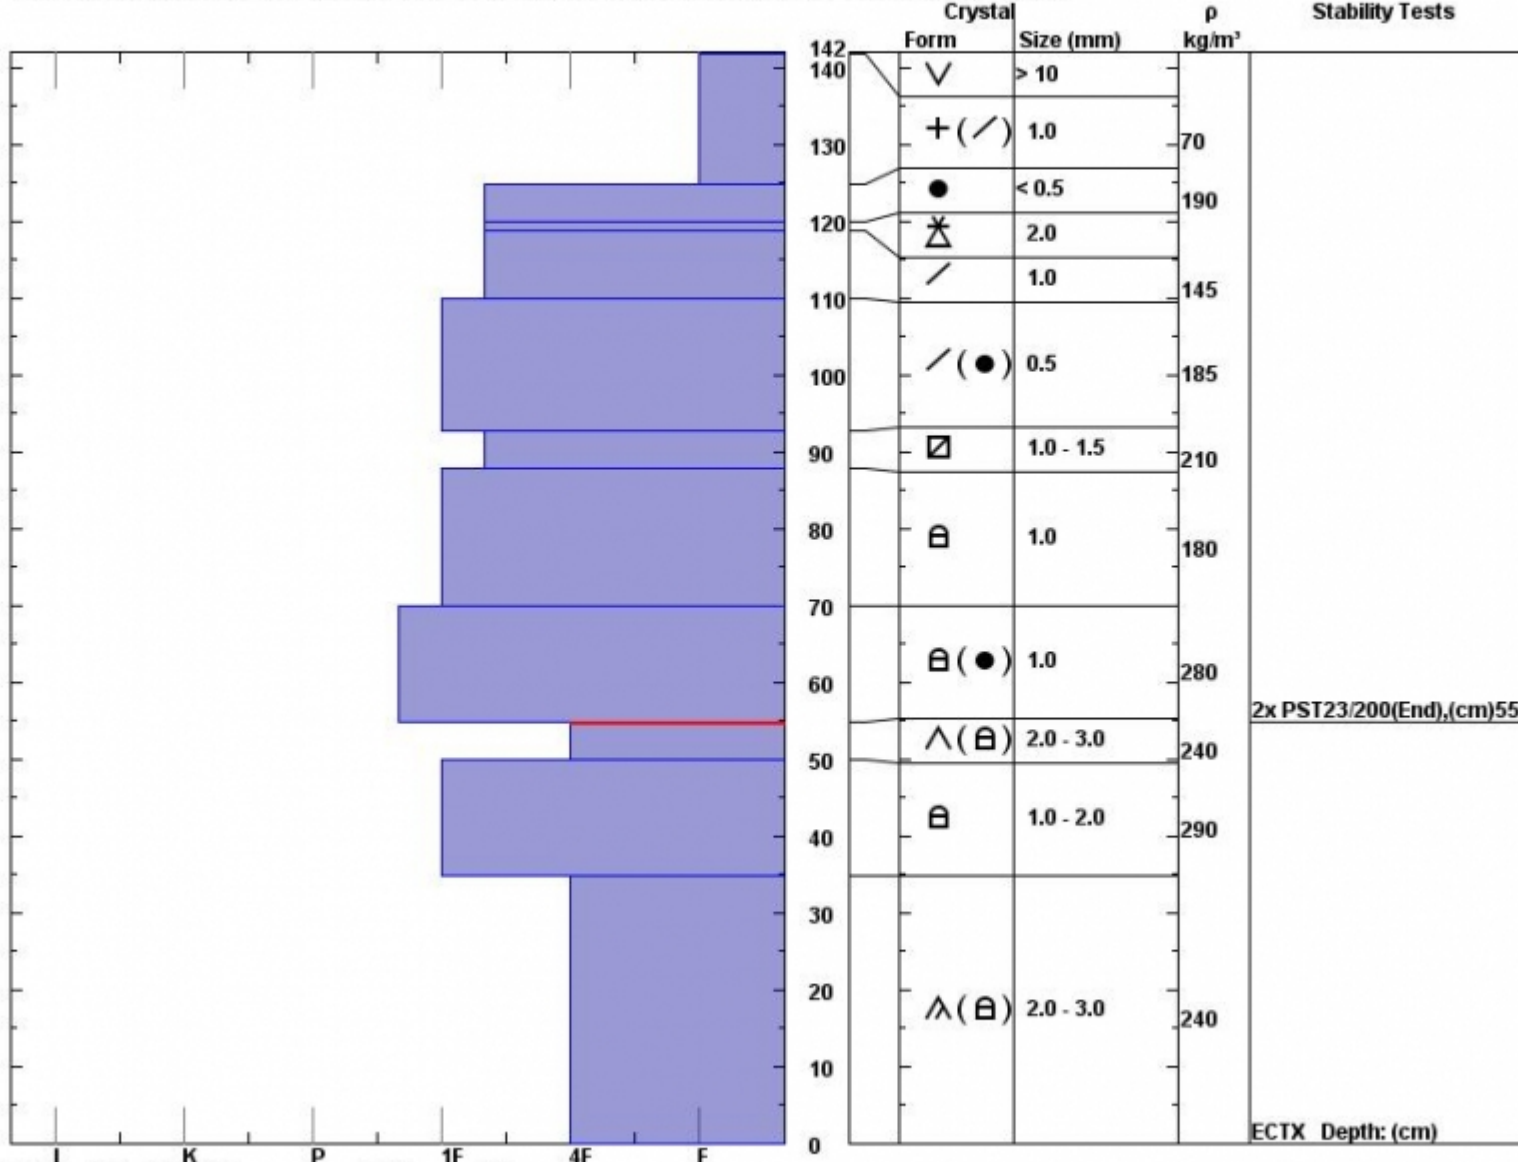

Snow Pit Profile
Hebgen
Madison, MT
 Elevation (m) **2680**
 Aspect: **90**

Observer: **Karl Birkeland**
Mon Feb 27 13:00:00 MST 2012
 Co-ord: **N W**
 Slope: **27**
 Wind loading: **no**

Stability on similar slopes: **Poor**
 Air Temperature: **C**
 Sky Cover: **sky < 2/8 covered**
 Precipitation: **None**
 Wind: **Calm**

HS142
 Stability Test Notes:
: Surprising
 Layer notes
50-55: Pro

Specifics: **Collapsing, localized. Cracking. Recent act on sim slopes. We skied slope. Ski tracks on slope.**

Notes: Pit for PST/ECT research with Alec and John.