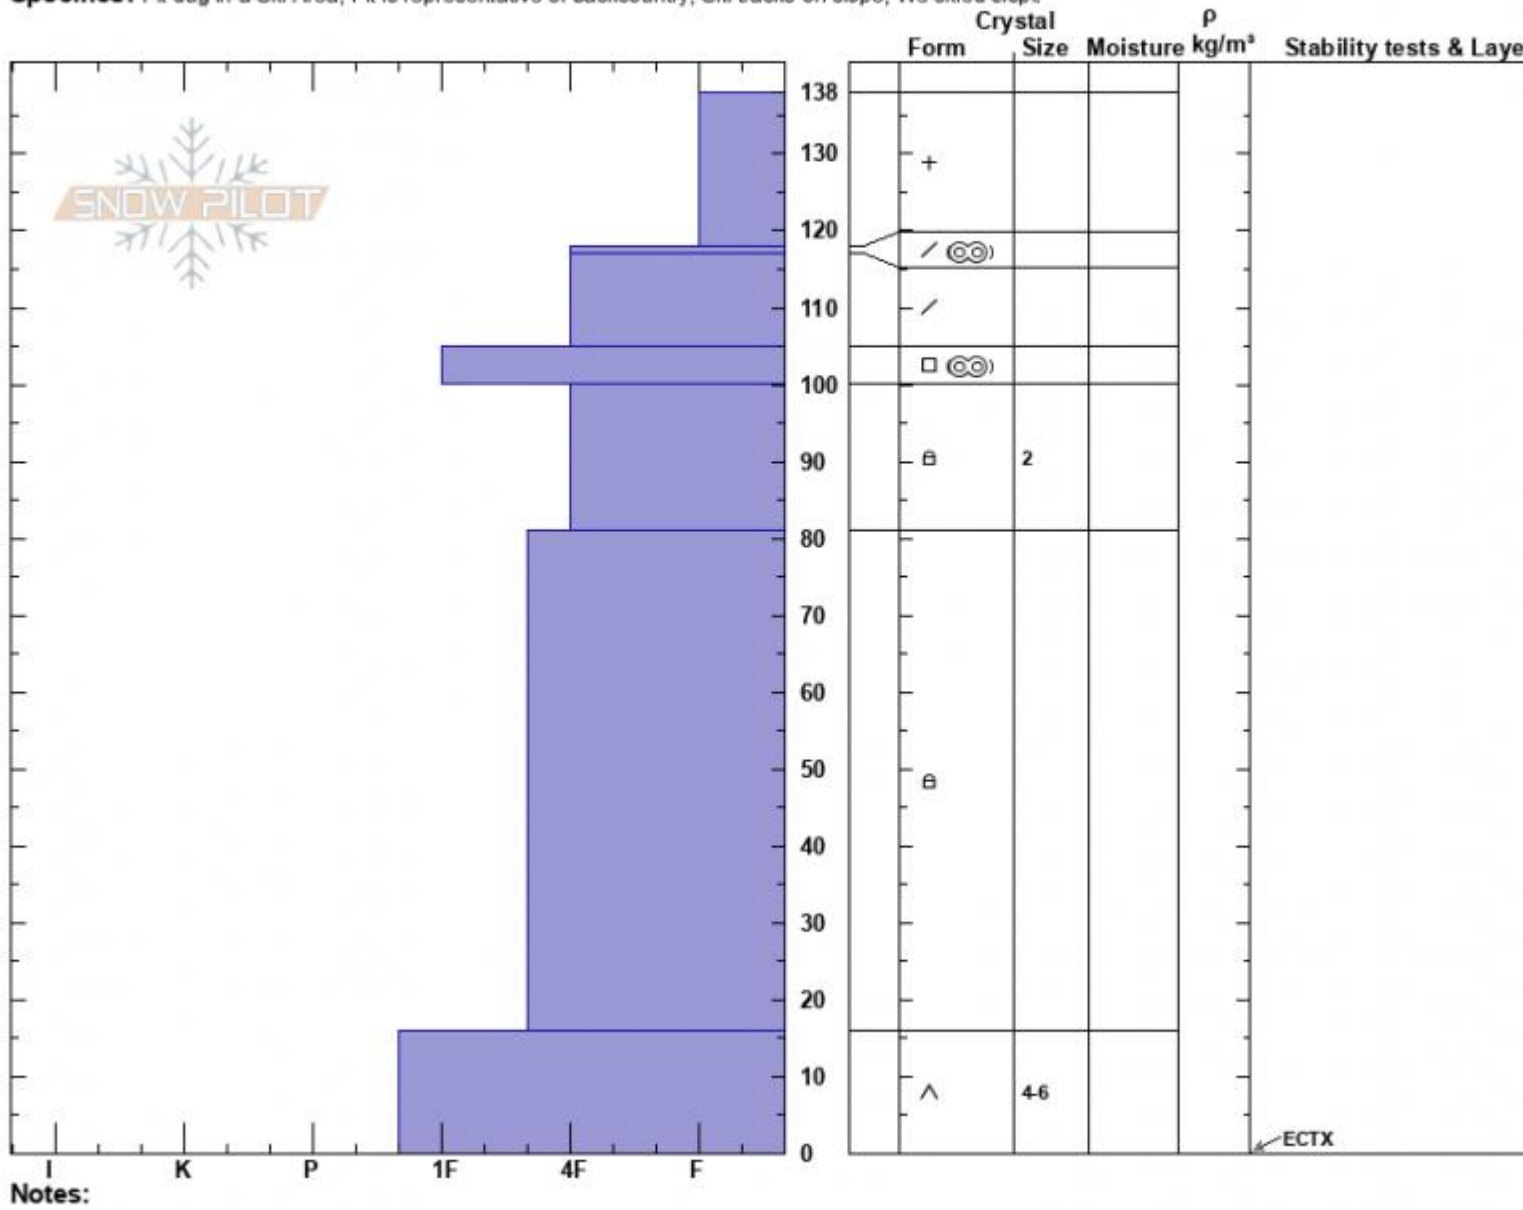

YC North Study Profile  
 Madison Range-N  
 MT  
 Elevation: 8173 ft  
 Aspect: 0°  
 Specifics: Pit dug in a Ski Area; Pit is representative of backcountry; Ski tracks on slope; We skied slope

Dave Zinn  
 03/10/2022 - 1:30pm  
 Co-ord: 45.24897N, -111.45656W  
 Slope Angle: 25°  
 Wind Loading: no

Stability: Good  
 Air Temperature:  
 Sky Cover: BKN  
 Precipitation: NO  
 Wind: Calm

HS:138 Layer Notes:

Notes:  
 Advisory Region  
 Northern Madison  
 Longitude  
 -111.44W  
 Latitude  
 45.23N  
 Northern Madison, 2022-03-17