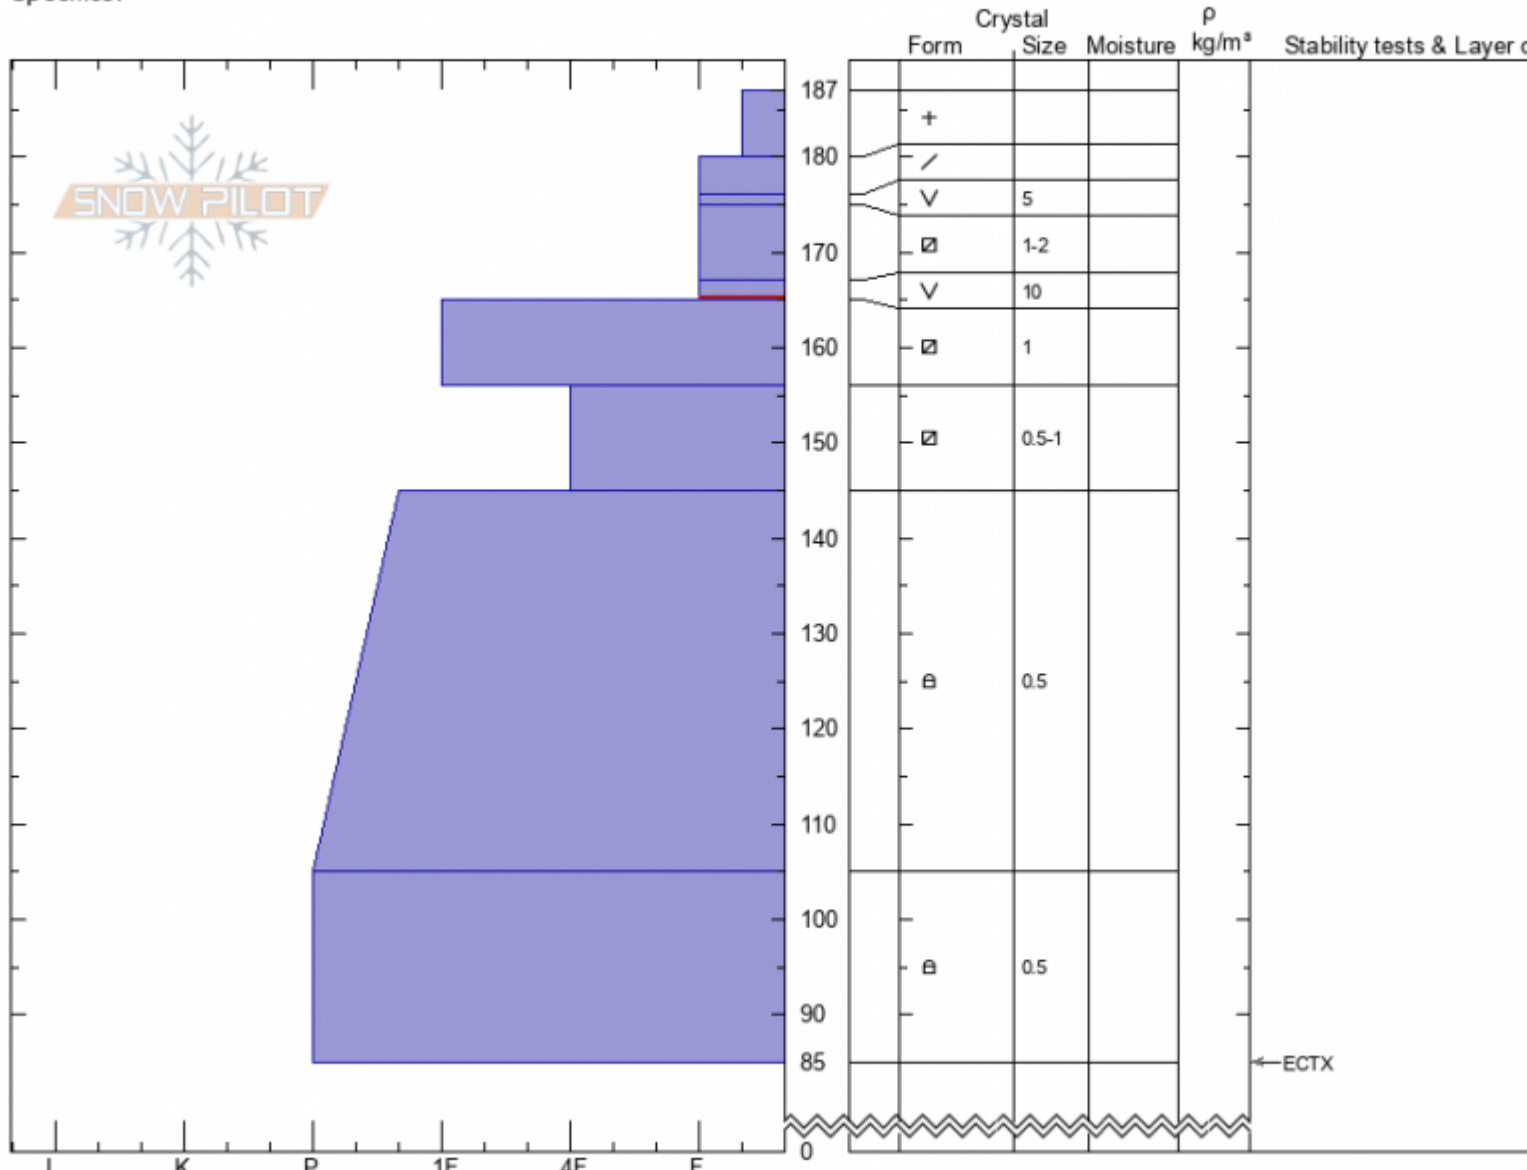

Tin Cup Pass
Centennial Range
MT
 Elevation: **7969 ft**
 Aspect: **20°**
 Specifics:

Doug Chabot-Admin
02/06/2022 - 12:13pm
 Co-ord: **44.55107N, -111.53093W**
 Slope Angle: **33°**
 Wind Loading: **no**

Stability: **Good**
 Air Temperature: **-8°C**
 Sky Cover: **FEW**
 Precipitation: **NO**
 Wind: **Calm**

HS:**187** Layer Notes:
 167-165cm: **Problematic layer**

Notes: This is a good pit location for future digging. SH is very obvious in pit.

Advisory Region
 Island Park
 Longitude
 -111.53W
 Latitude
 44.55N
 Island Park, 2022-02-09