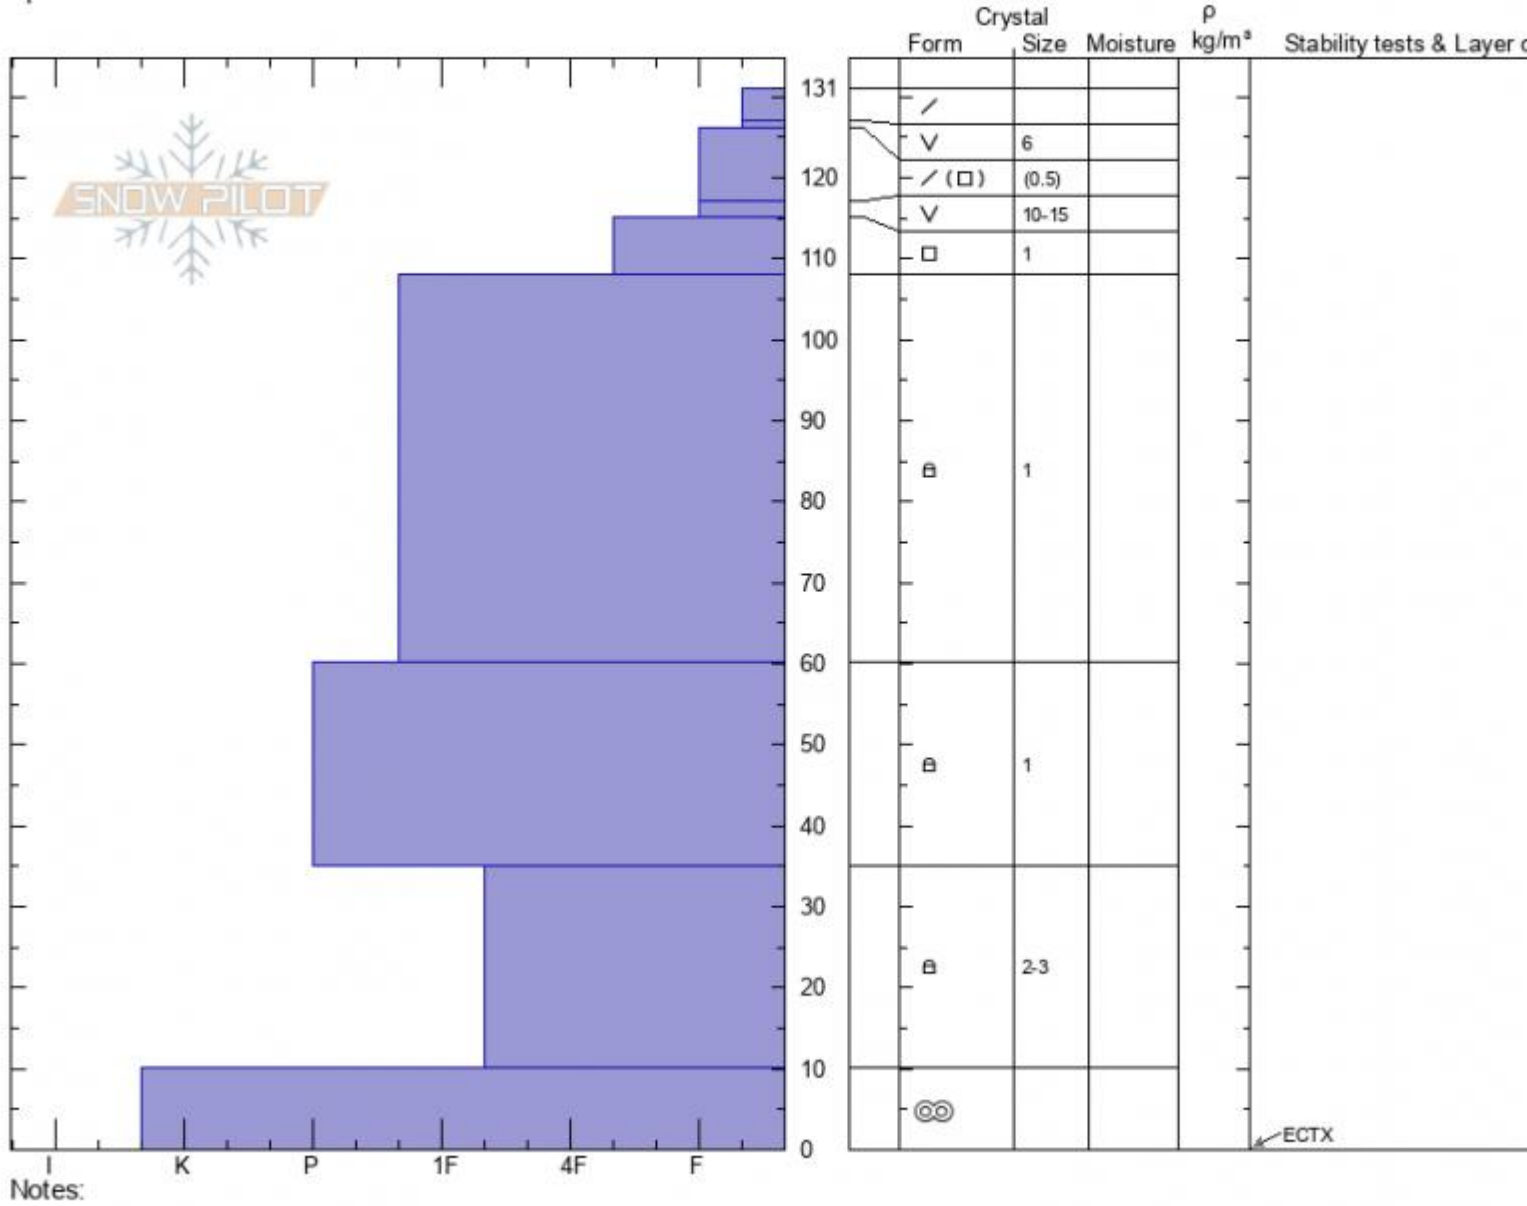

Weather Station
Lionhead Range
MT
 Elevation: **8718 ft**
 Aspect: **330°**
 Specifics:

Hannah Marshall
01/29/2022 - 11:37 am
 Co-ord: **44.71014N, -111.32459W**
 Slope Angle:
 Wind Loading:

Stability:
 Air Temperature:
 Sky Cover: **FEW**
 Precipitation: **NO**
 Wind: **Calm**

HS: **131** Layer Notes:
 PF: **20**

Advisory Region
 Lionhead Range
 Longitude
 -111.33W
 Latitude
 44.71N
 Lionhead Range, 2022-01-29