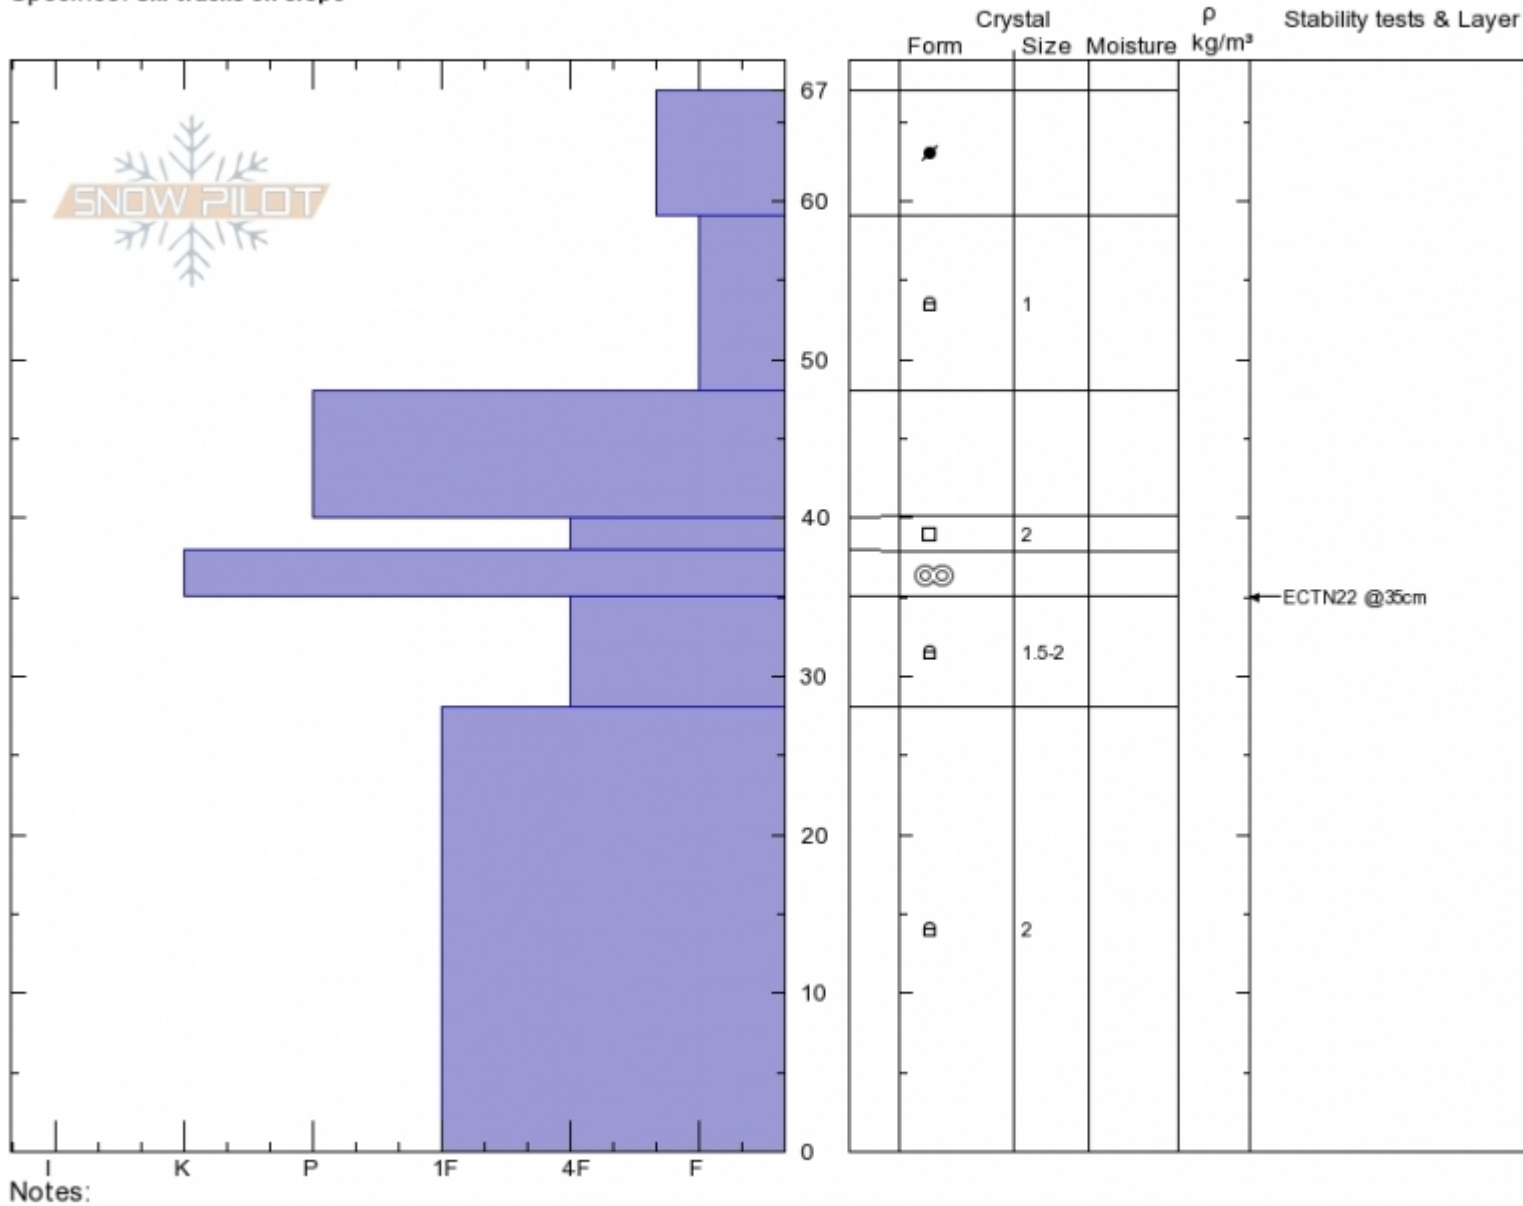

Northside Tyler's  
 Madison Range-N  
 MT  
 Elevation: 8961 ft  
 Aspect: 235°  
 Specifics: Ski tracks on slope

Dave Zinn  
 12/22/2019 - 10:50am  
 Co-ord: 45.32190N, -111.38222W  
 Slope Angle: 18°  
 Wind Loading: previous

Stability: **Good**  
 Air Temperature: -2.5°C  
 Sky Cover: **OVC**  
 Precipitation: **NO**  
 Wind: **S Light Breeze**

HS:67 Layer Notes:

Advisory Region  
 Northern Madison  
 Longitude  
 -111.39W  
 Latitude  
 45.34N  
 Northern Madison, 2019-12-22